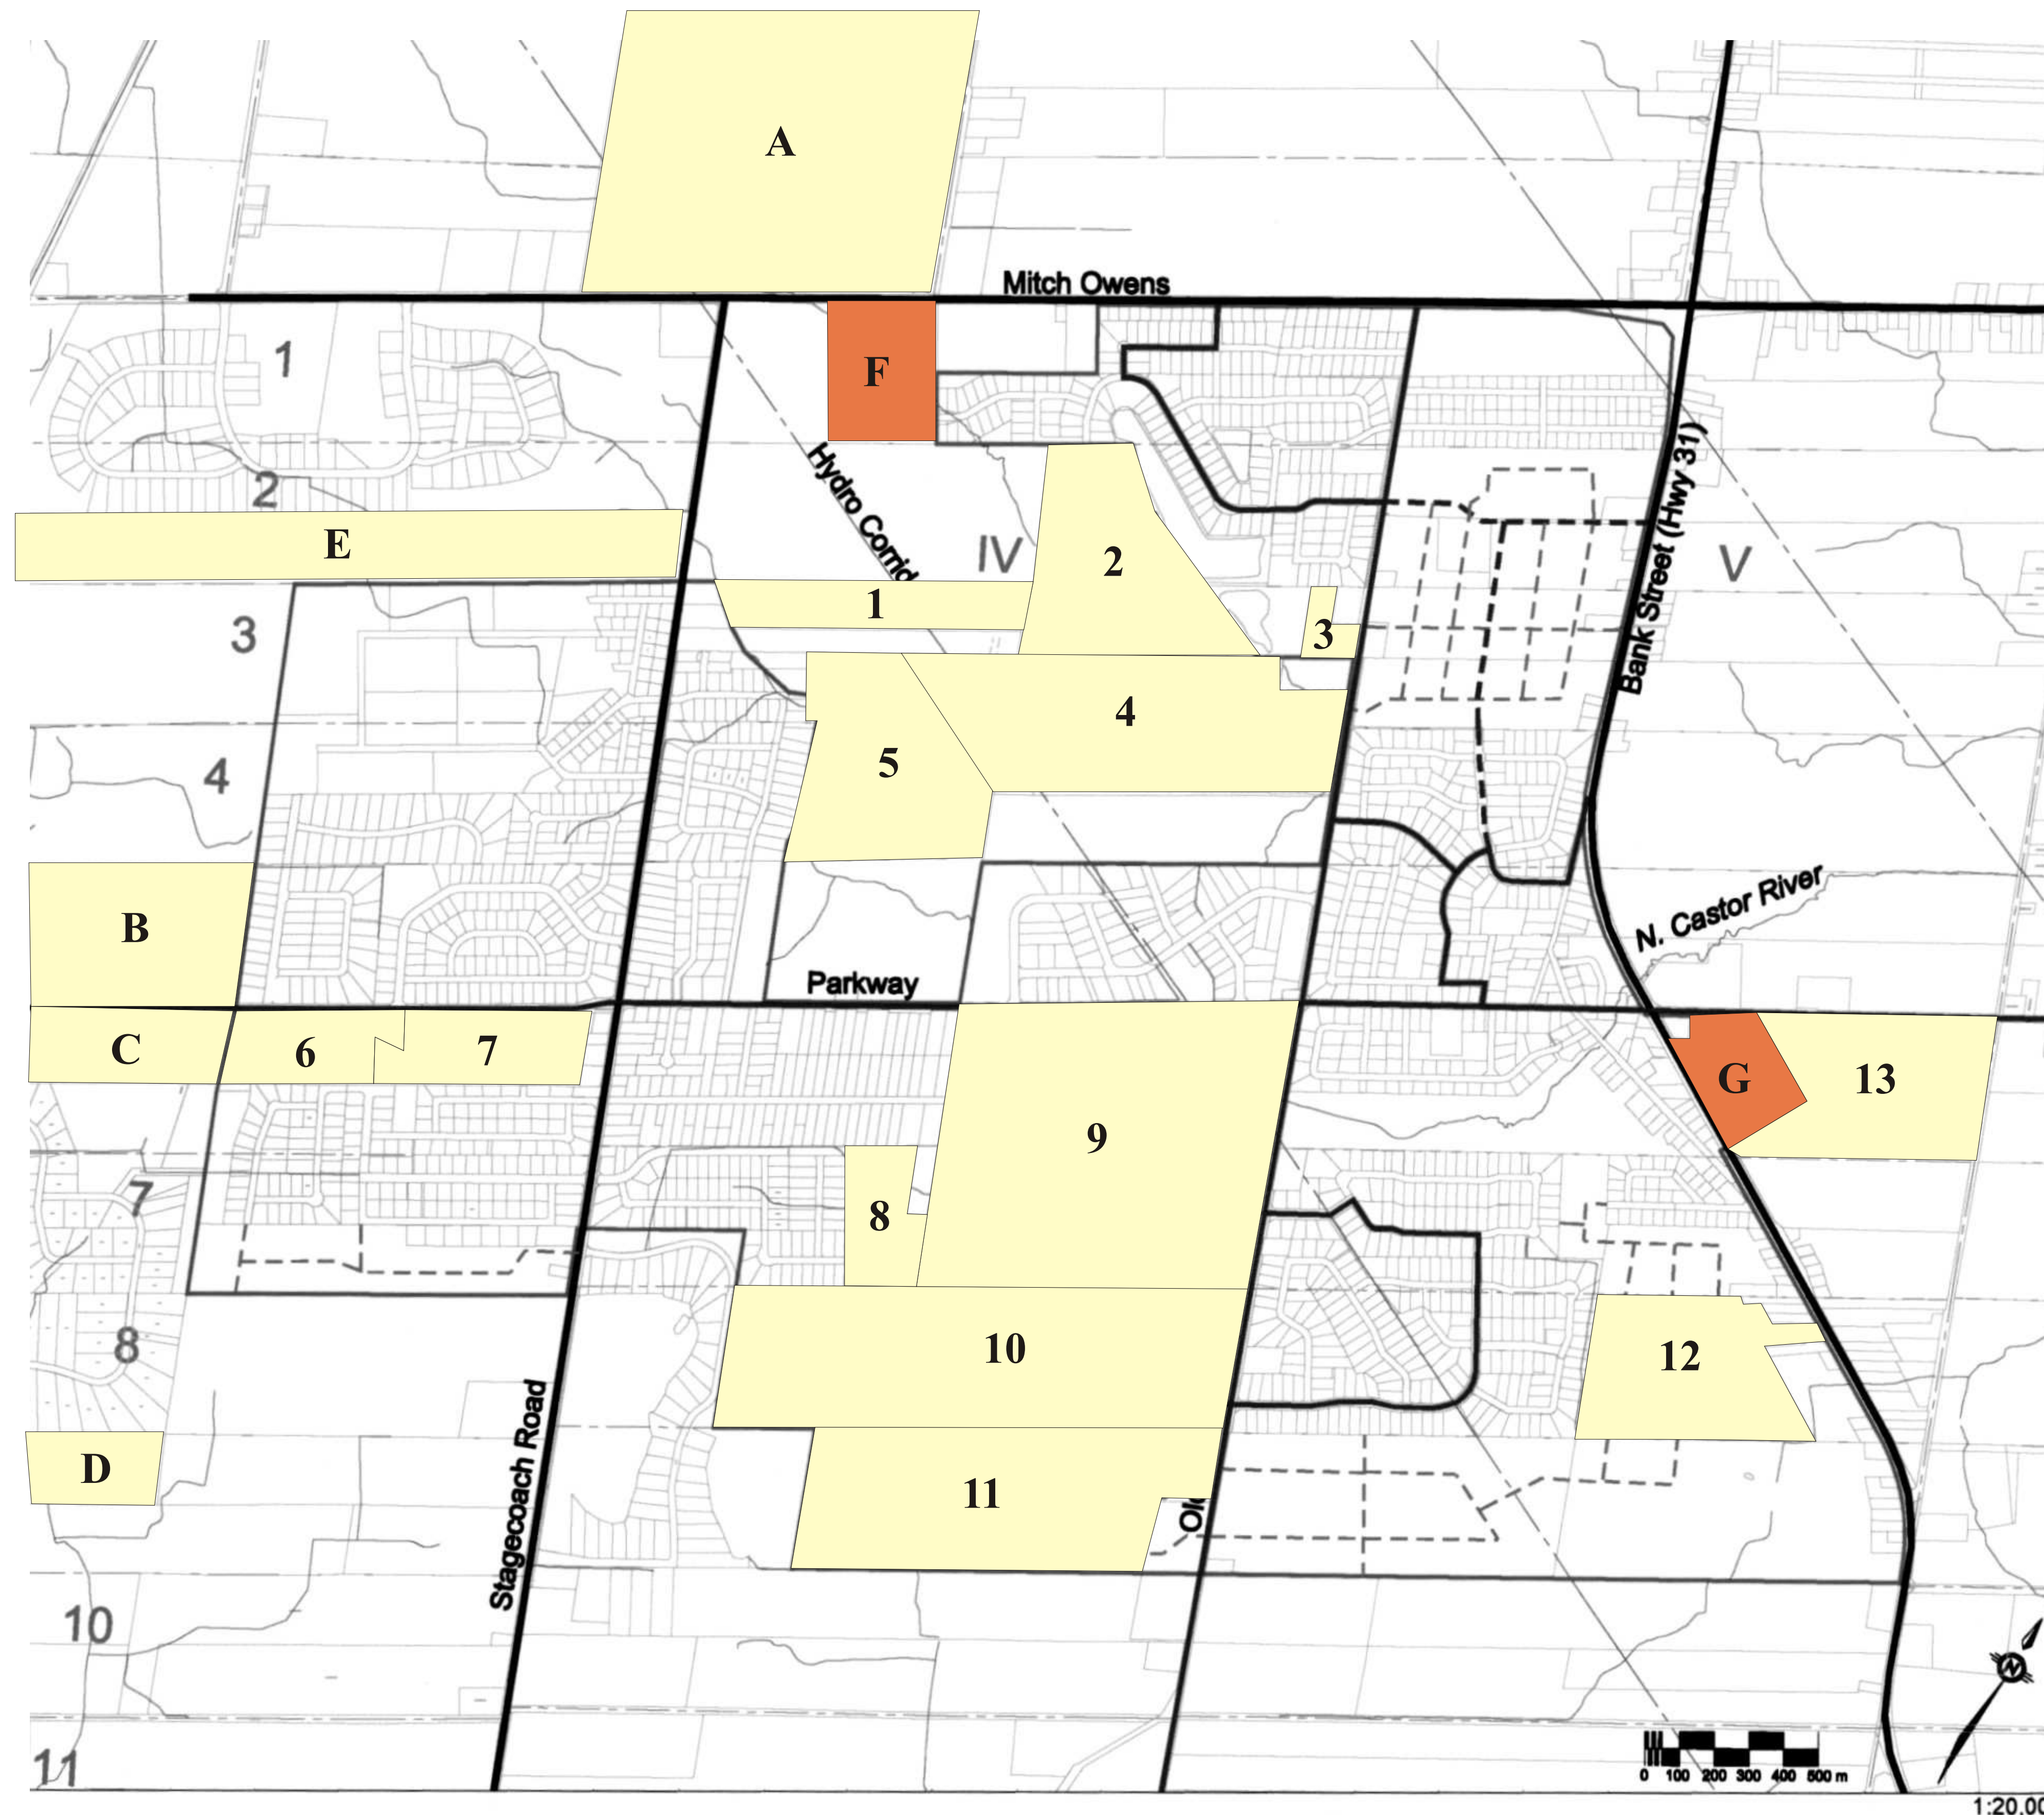

# Village of Greely - Proposed Subdivisions

## as of March 2006

### Inside Village Boundary

1. Woodstream (Phase 2 & 3)
2. Thunderbird Cove (Phase 4)
3. Thunderbird Cove
4. South Village
5. Woodstream (Phase 2 & 3)
6. Greely Orchard (Phase 1)
7. Greely Orchard (Phase 2)
8. Stanley Park (Phase 3)
9. Meadowbrook Estates
10. "Cadieux subdivision"
11. Shadow Ridge Estates
12. Greelyhall Estates
13. "Greely Village Centre"

### Outside Village Boundary

- A. Emerald Creek
- B. Creekside Estates
- C. Greely Orchard
- D. Deermeadow Estates
- E. Emerald Links (Phase 2)
- F. Albion Sun Vista (Phase 2)
- G. Shopping Centre

Subdivision